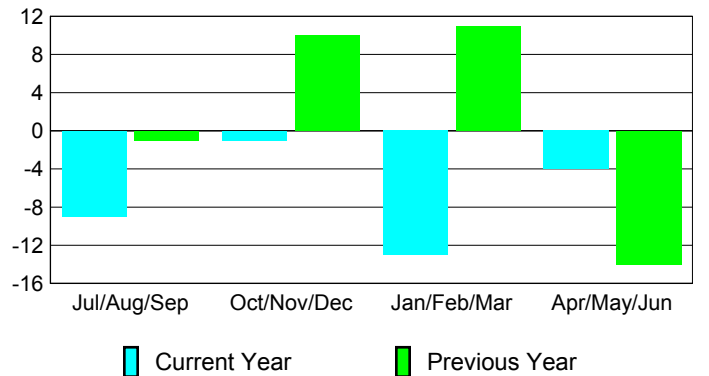

Membership Results 2008-2009

Membership 2007-2008

Month	Net Memb Goal	Actual New Memb	Actual Dropped Memb	Gain/Loss of Memb	Gain/Loss of Memb
Jul/Aug/Sep	0	44	-53	-9	-1
Oct/Nov/Dec	30	39	-40	-1	10
Jan/Feb/Mar	10	45	-58	-13	11
Apr/May/June	10	38	-42	-4	-14
Totals	50	166	-193	-27	6

Membership Results 2008-2009

Goal, New, Dropped, Gain/Loss

Comparison of Membership Gain/Loss

Current Year Compared to the Previous Year

Gender Comparison 2008-2009

Jul/Aug/Sep

Oct/Nov/Dec

Jan/Feb/Mar

Apr/May/June

Male

Female