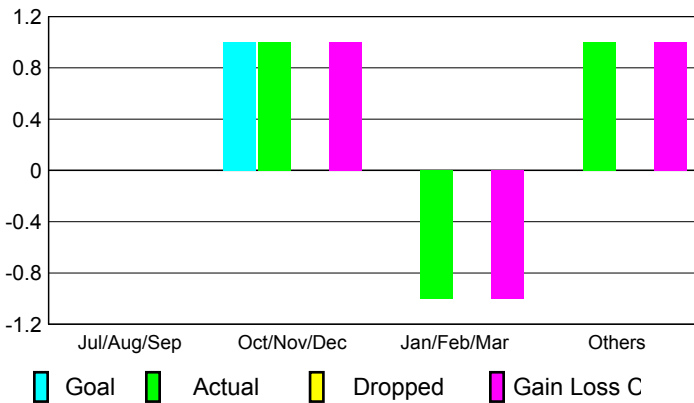

2008-2009 GMT Quarterly Report for District (or Undistricted) **District 112 D**

GMT: **JACQUES 'JACK' VERBEKE**

Location: **BELGIUM**

GMT CA: **4**

CLUBS

Club Results 2008-2009

Clubs 2007-2008

Month	New Club Goal	Actual New Clubs	Actual Dropped Clubs	Gain/Loss of Clubs	Gain/Loss of Clubs
Jul/Aug/Sep	0	0	0	0	0
Oct/Nov/Dec	1	1	0	1	1
Jan/Feb/Mar	0	-1	0	-1	1
Apr/May/June	0	1	0	1	0
Totals	1	1	0	1	2

Club Results 2008-2009

Goal, New, Dropped, Gain/Loss

Comparison of Club Gain/Loss

Current Year Compared to the Previous Year

YTD Status Quo Clubs 2008-2009

Status Quo Clubs Compared to Status Quo Members

MEMBERSHIP

Membership Results 2008-2009

Membership 2007-2008

Month	Net Memb Goal	Actual New Memb	Actual Dropped Memb	Gain/Loss of Memb	Gain/Loss of Memb
Jul/Aug/Sep	0	44	-53	-9	-1
Oct/Nov/Dec	30	39	-40	-1	10
Jan/Feb/Mar	10	45	-58	-13	11
Apr/May/June	10	38	-42	-4	-14
Totals	50	166	-193	-27	6