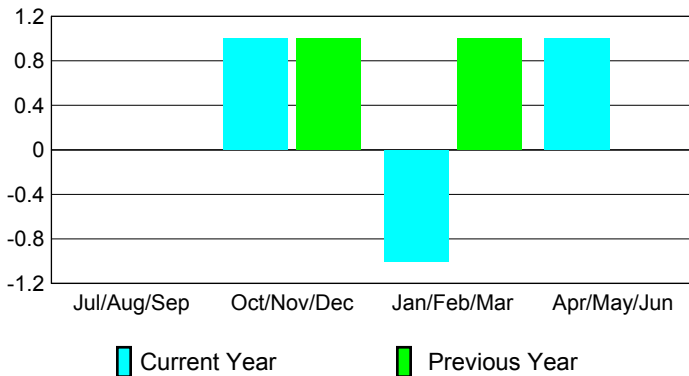

2008-2009 GMT Quarterly Report for District (or Undistricted) **District 112 D**

GMT: **JACQUES 'JACK' VERBEKE**

Location: **BELGIUM**

GMT CA: **4**

CLUBS

Club Results 2008-2009

Clubs 2007-2008

Month	New Club Goal	Actual New Clubs	Actual Dropped Clubs	Gain/Loss of Clubs	Gain/Loss of Clubs
Jul/Aug/Sep	0	0	0	0	0
Oct/Nov/Dec	1	1	0	1	1
Jan/Feb/Mar	0	-1	0	-1	1
Apr/May/June	0	1	0	1	0
Totals	1	1	0	1	2

Club Results 2008-2009

Goal, New, Dropped, Gain/Loss

Comparison of Club Gain/Loss

Current Year Compared to the Previous Year

YTD Status Quo Clubs 2008-2009

Status Quo Clubs Compared to Status Quo Members

MEMBERSHIP