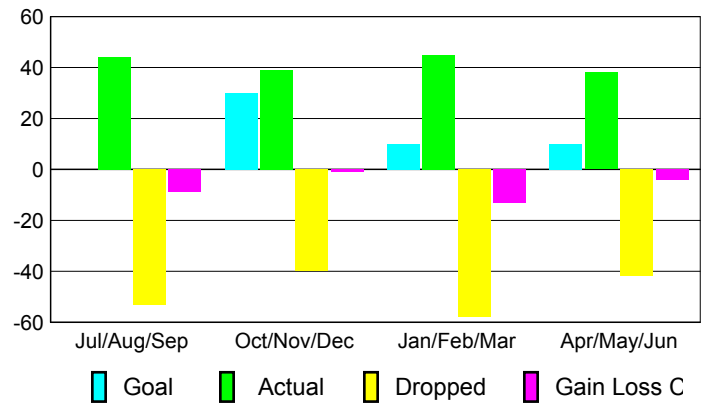

Membership Results 2008-2009

Goal, New, Dropped, Gain/Loss

Comparison of Membership Gain/Loss

Current Year Compared to the Previous Year